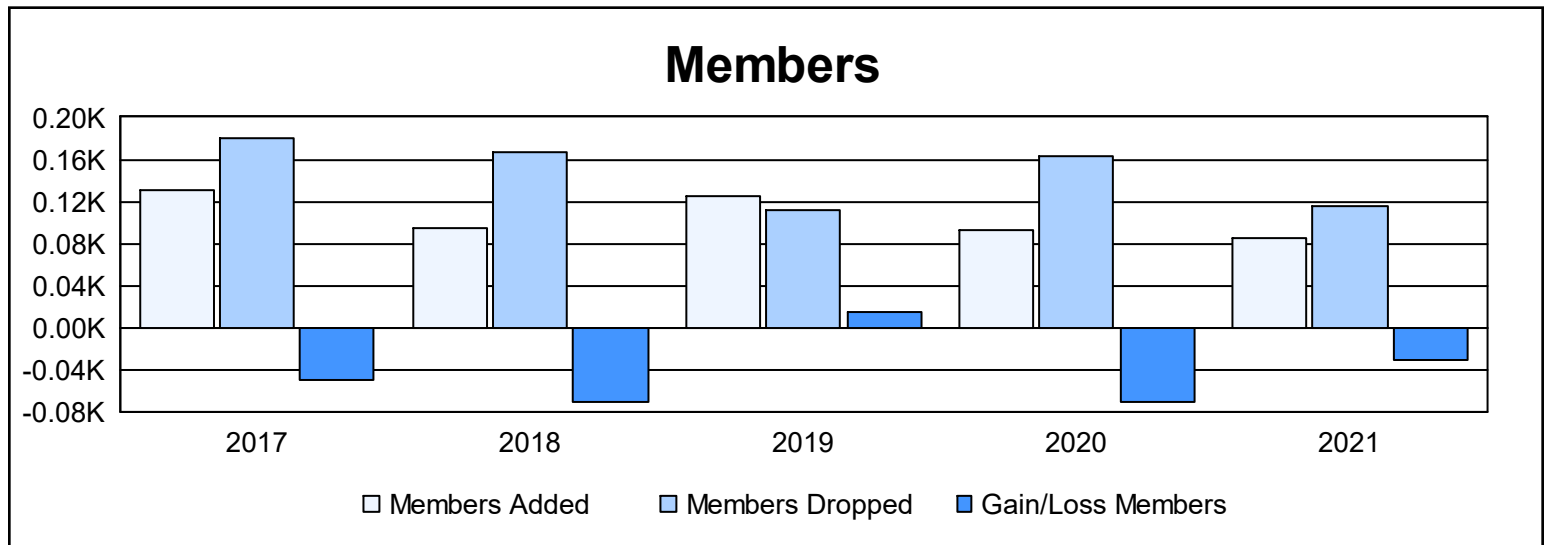

Year	New Clubs	Dropped Clubs	Gain/ Loss Clubs	New Members	Charter Members	Reinstate Members	Transfer Members	Total Member Added	Total Members Dropped	Gain/ Loss Members
2016-2017	0	2	-2	124	0	2	5	131	180	-49
2017-2018	0	2	-2	84	0	8	3	95	166	-71
2018-2019	0	0	0	117	0	3	5	125	111	14
2019-2020	0	2	-2	61	1	14	16	92	163	-71
2020-2021	1	1	0	46	27	8	4	85	115	-30
Average	0	1	-1	86	6	7	7	106	147	-41

Membership Composition June 2021 Cumulative

Gender Composition June 2021 Cumulative